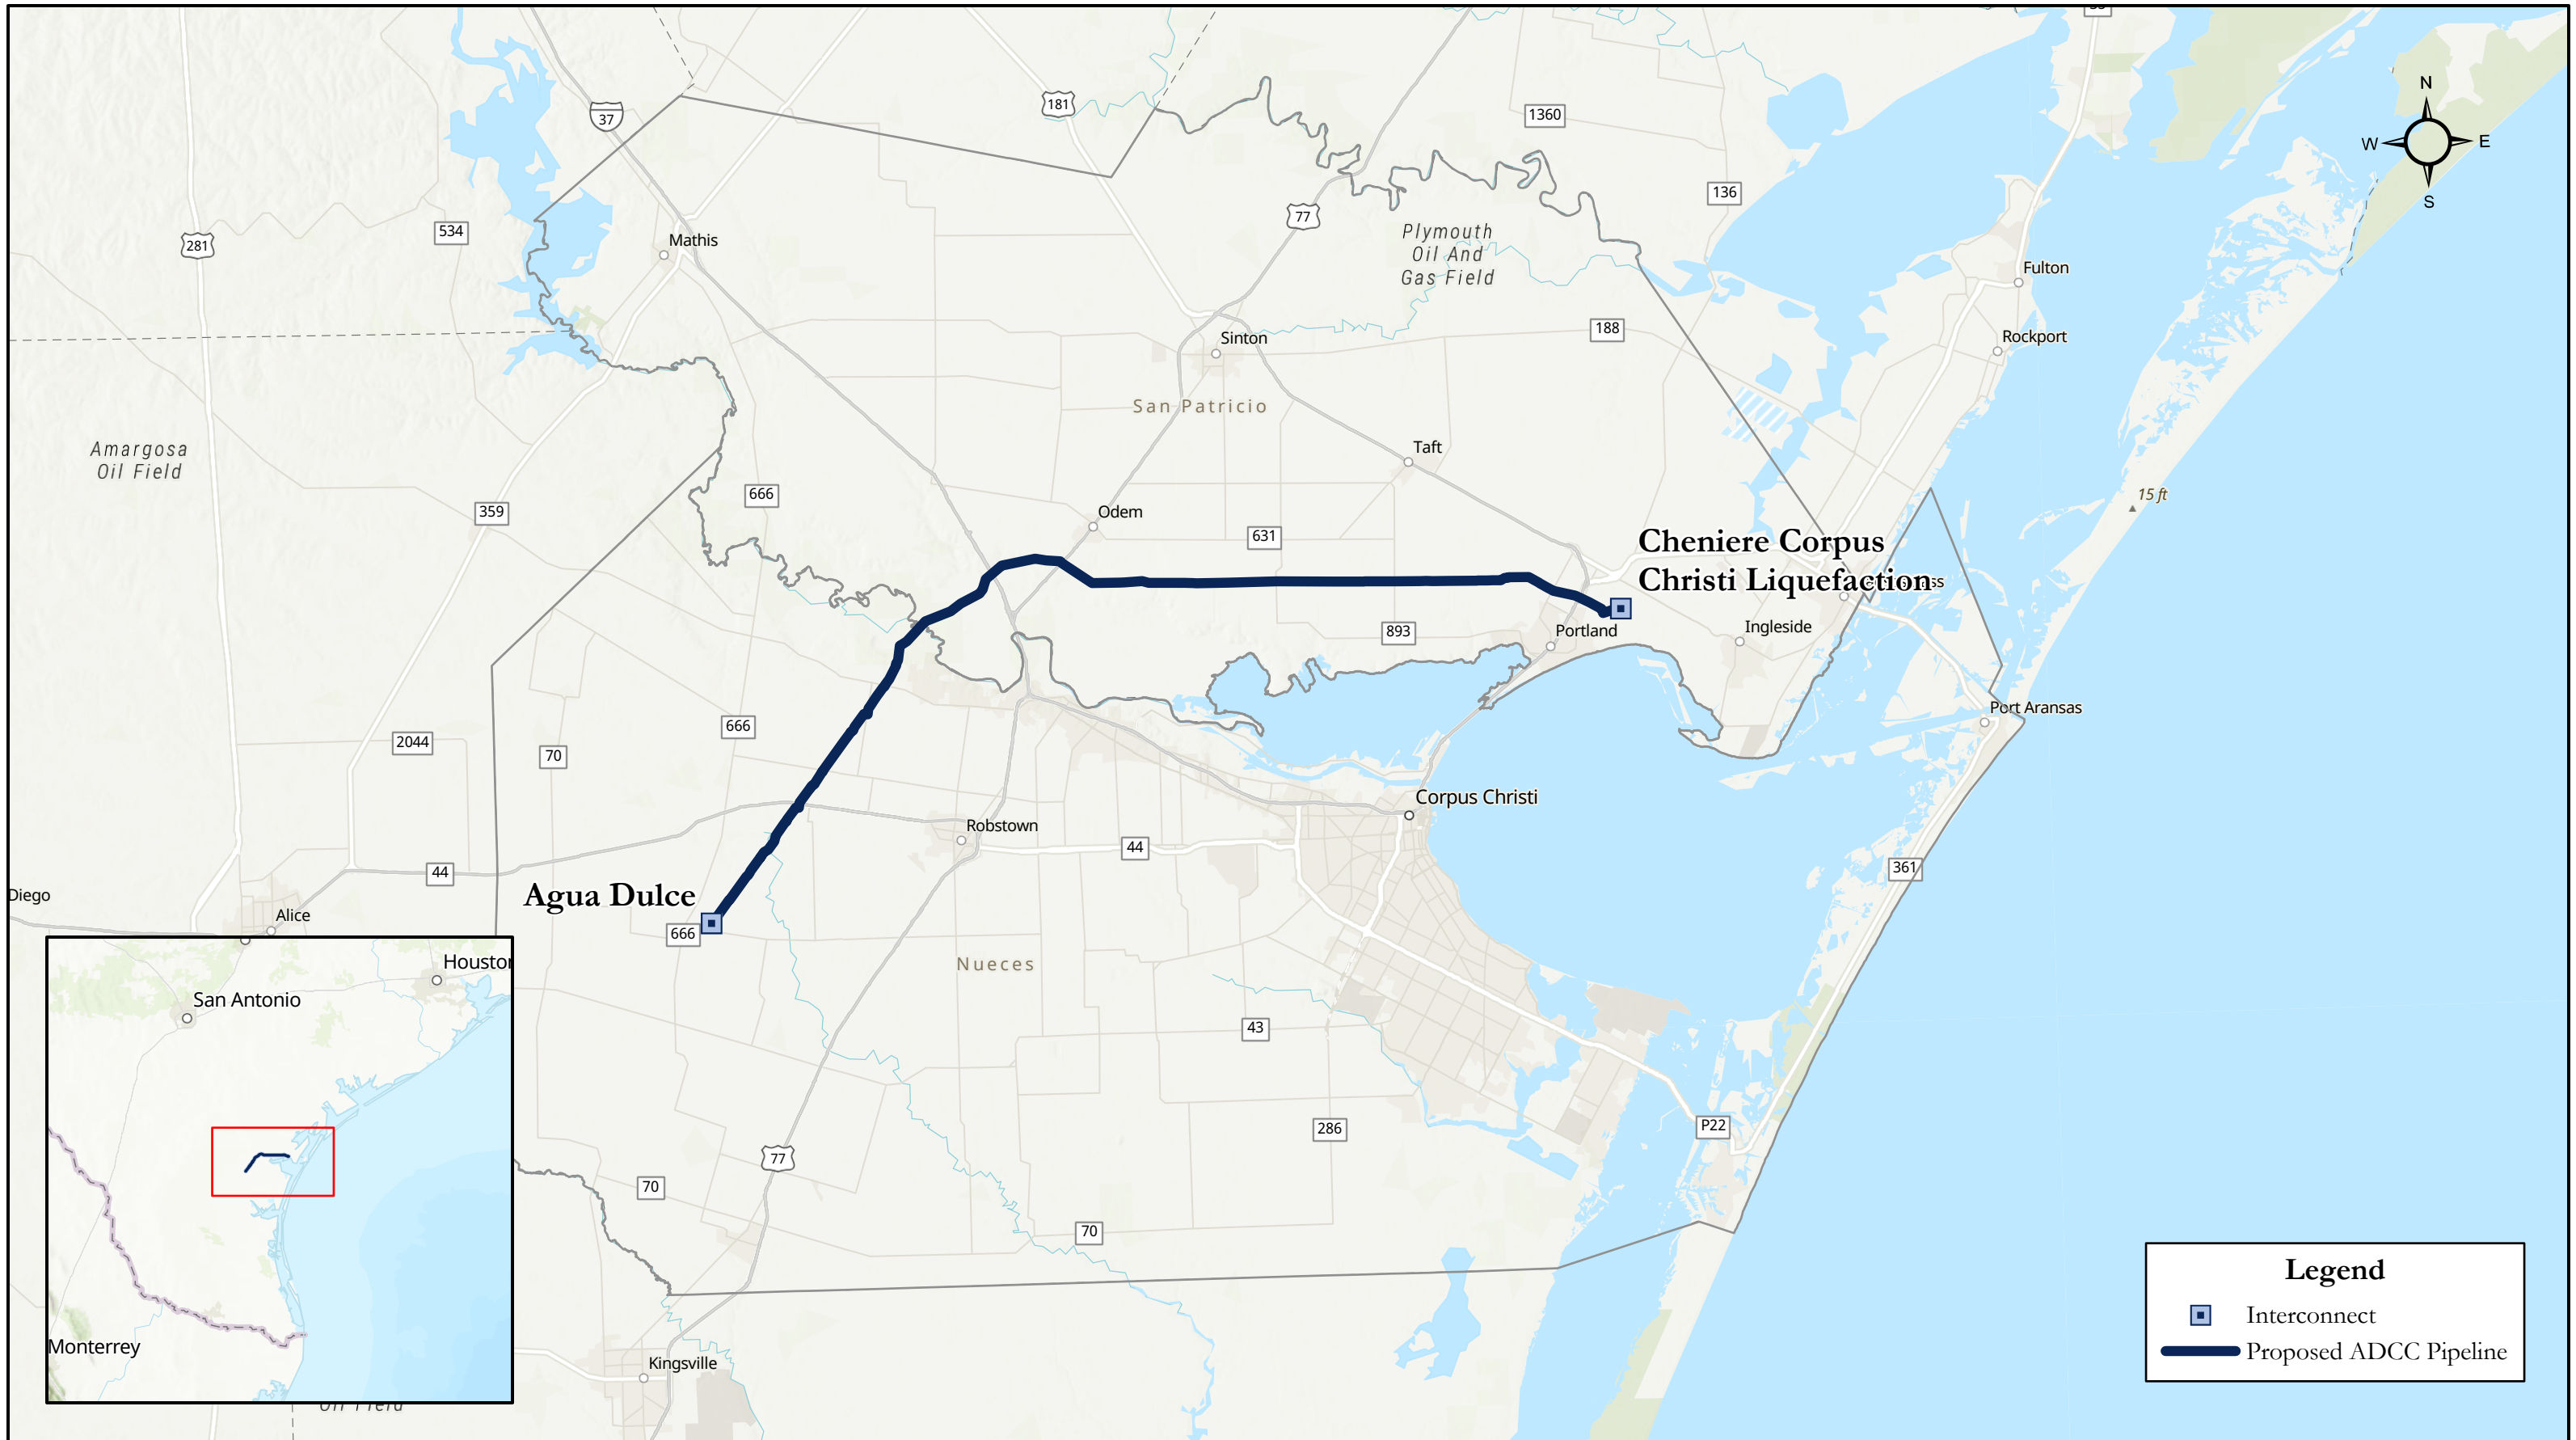

ADCC PIPELINE

Coordinate System:
NAD 1983 StatePlane Texas Central FIPS 4203 Feet

Date: 8/12/2022